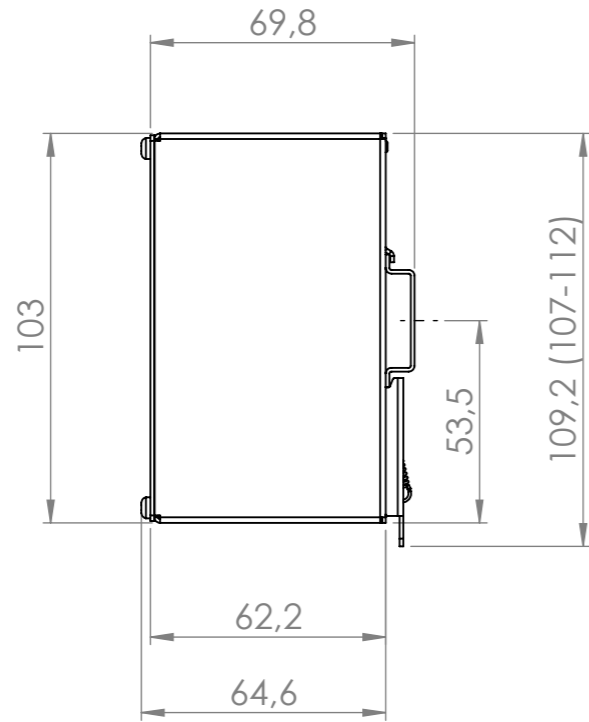

Owner	Scale	Size	Weight	Finishing
HMS Industrial Networks AB	1:2			
Stationsgatan 37 S-302 45 Halmstad Tel: +46 (0)35 - 17 29 00 Fax: +46 (0)35 - 17 29 09	UNLESS OTHERWISE SPECIFIED DIMENSIONS ARE IN MILLIMETERS. TOLERANCE: + / - 0,1		Title HMS Platform 8911, HGP140 Installation Drawing	
Sign: MaHal	Date: 2019-04-08	Rev. 1.0.0	Sheet: 2 of 2	Document nr HMS nr SDH-8911-008-M0-G0-C00