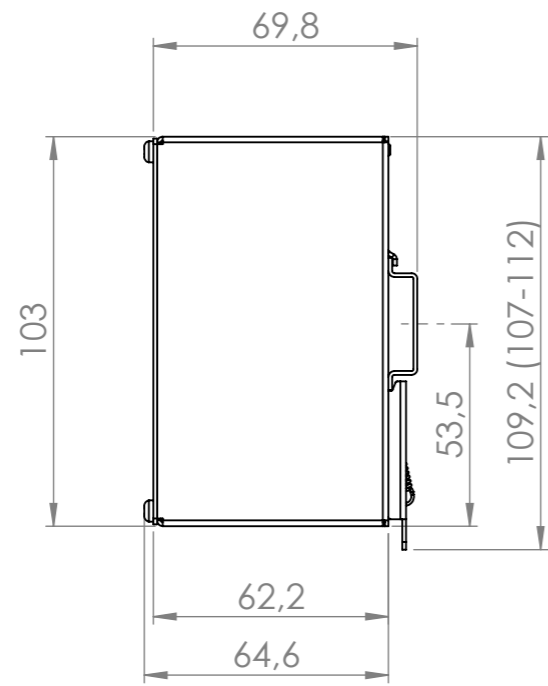

Owner HMS Industrial Networks AB Stationsgatan 37 S-302 45 Halmstad Tel: +46 (0)35 - 17 29 00 Fax: +46 (0)35 - 17 29 09		 UNLESS OTHERWISE SPECIFIED DIMENSIONS ARE IN MILLIMETERS. TOLERANCE: + / - 0,1	Scale 1:1	Size	Weight	Finishing		Title HMS Platform 8911, HGP100 Installation Drawing	
Sign: MaHal	Date: 2019-03-04		Rev. 1.0.0	Sheet: 2 of 2	Document nr	HMS nr SDH-8911-004-M0-G0-C00			